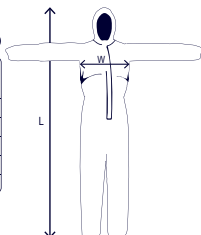

Technical Data

Coverall Material	Microporous
GSM	63
Coverall Style	Hood
Coverall Color	White
Closure Type	Zipper
Zipper Flap	Yes
Care Instructions	One time use
Series	Protective Coverall

Packing

Each	<i>Polybag</i>
Inner	1
Case	24
Case Size	19.6"x12.2"x13.7" / 48x30x35 cm
Case Weight	6.4 Kgs / 14.1 Lb

Dimensions

Sizing Chart / Tabla de Medidas			
Size Talla	W Chest Pecho	L Height Altura	Weight Peso
M	36" - 39" (92-1m)	5'6" - 5'9" (1.68-1.76m)	120-170 lbs (54-77kg)
L	39" - 43" (100-108cm)	5'8" - 6'0" (1.74-1.82m)	150-200 lbs (68-91kg)
XL	43" - 46" (108-116cm)	5'11" - 6'2" (1.80-1.88m)	180-230 lbs (82-104kg)
XXL	46" - 49" (116-124cm)	6'1" - 6'4" (1.86-1.94m)	200-250 lbs (91-113kg)
XXXL	49" - 52" (124-132cm)	6'3" - 6'7" (1.92-2.00m)	240-280 lbs (109-127kg)